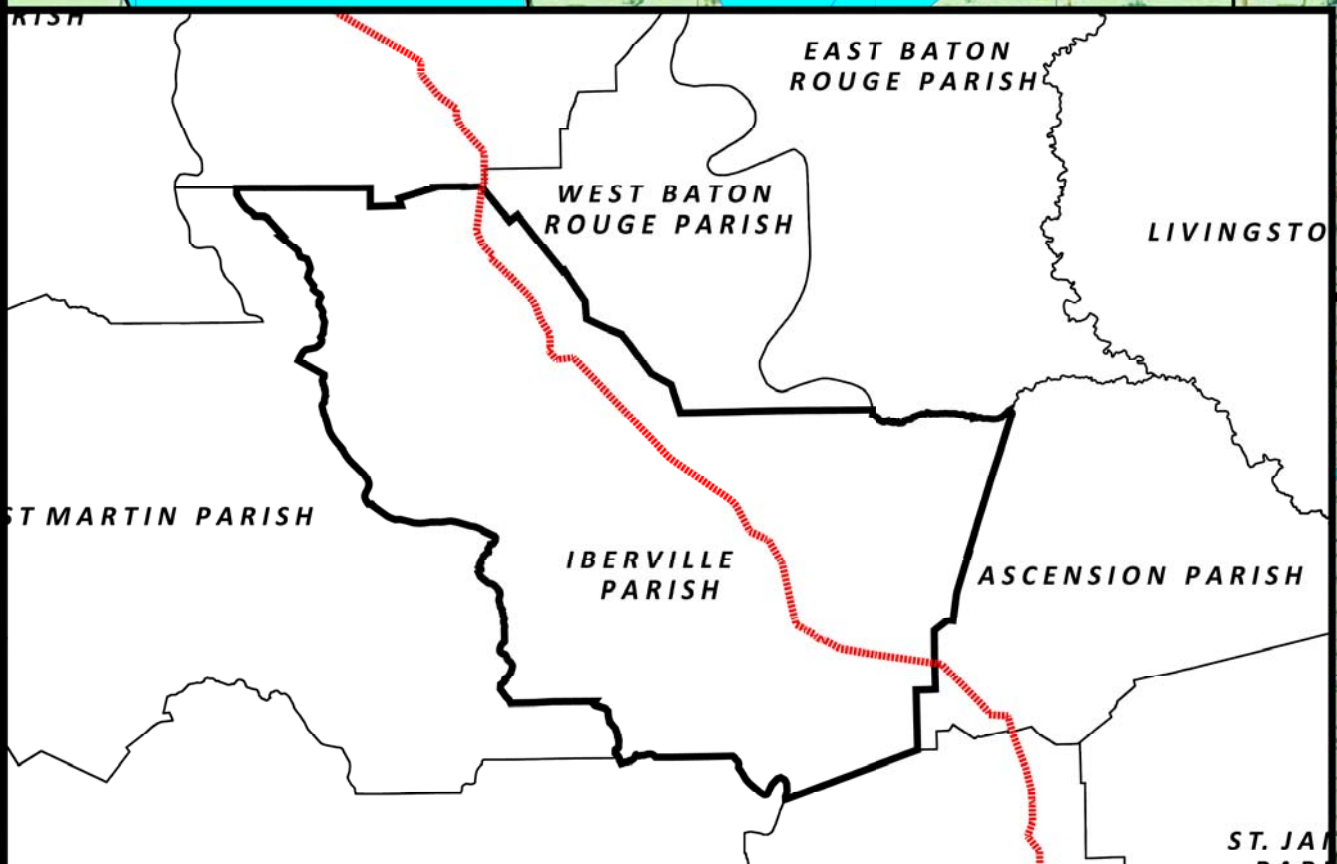

IBERVILLE PARISH

WEST BATON ROUGE PARISH

IBERVILLE PARISH

IBERVILLE PARISH, LA.
VENTURE GLOBAL LNG - LOUISIANA
DELTA EXPRESS PIPELINE

- PROPOSED 300' SURVEY ROUTE
- PROPOSED CENTERLINE
- HALF MILE BUFFER
- PROPOSED COMPRESSOR STATIONS

DELTA EXPRESS
PIPELINE